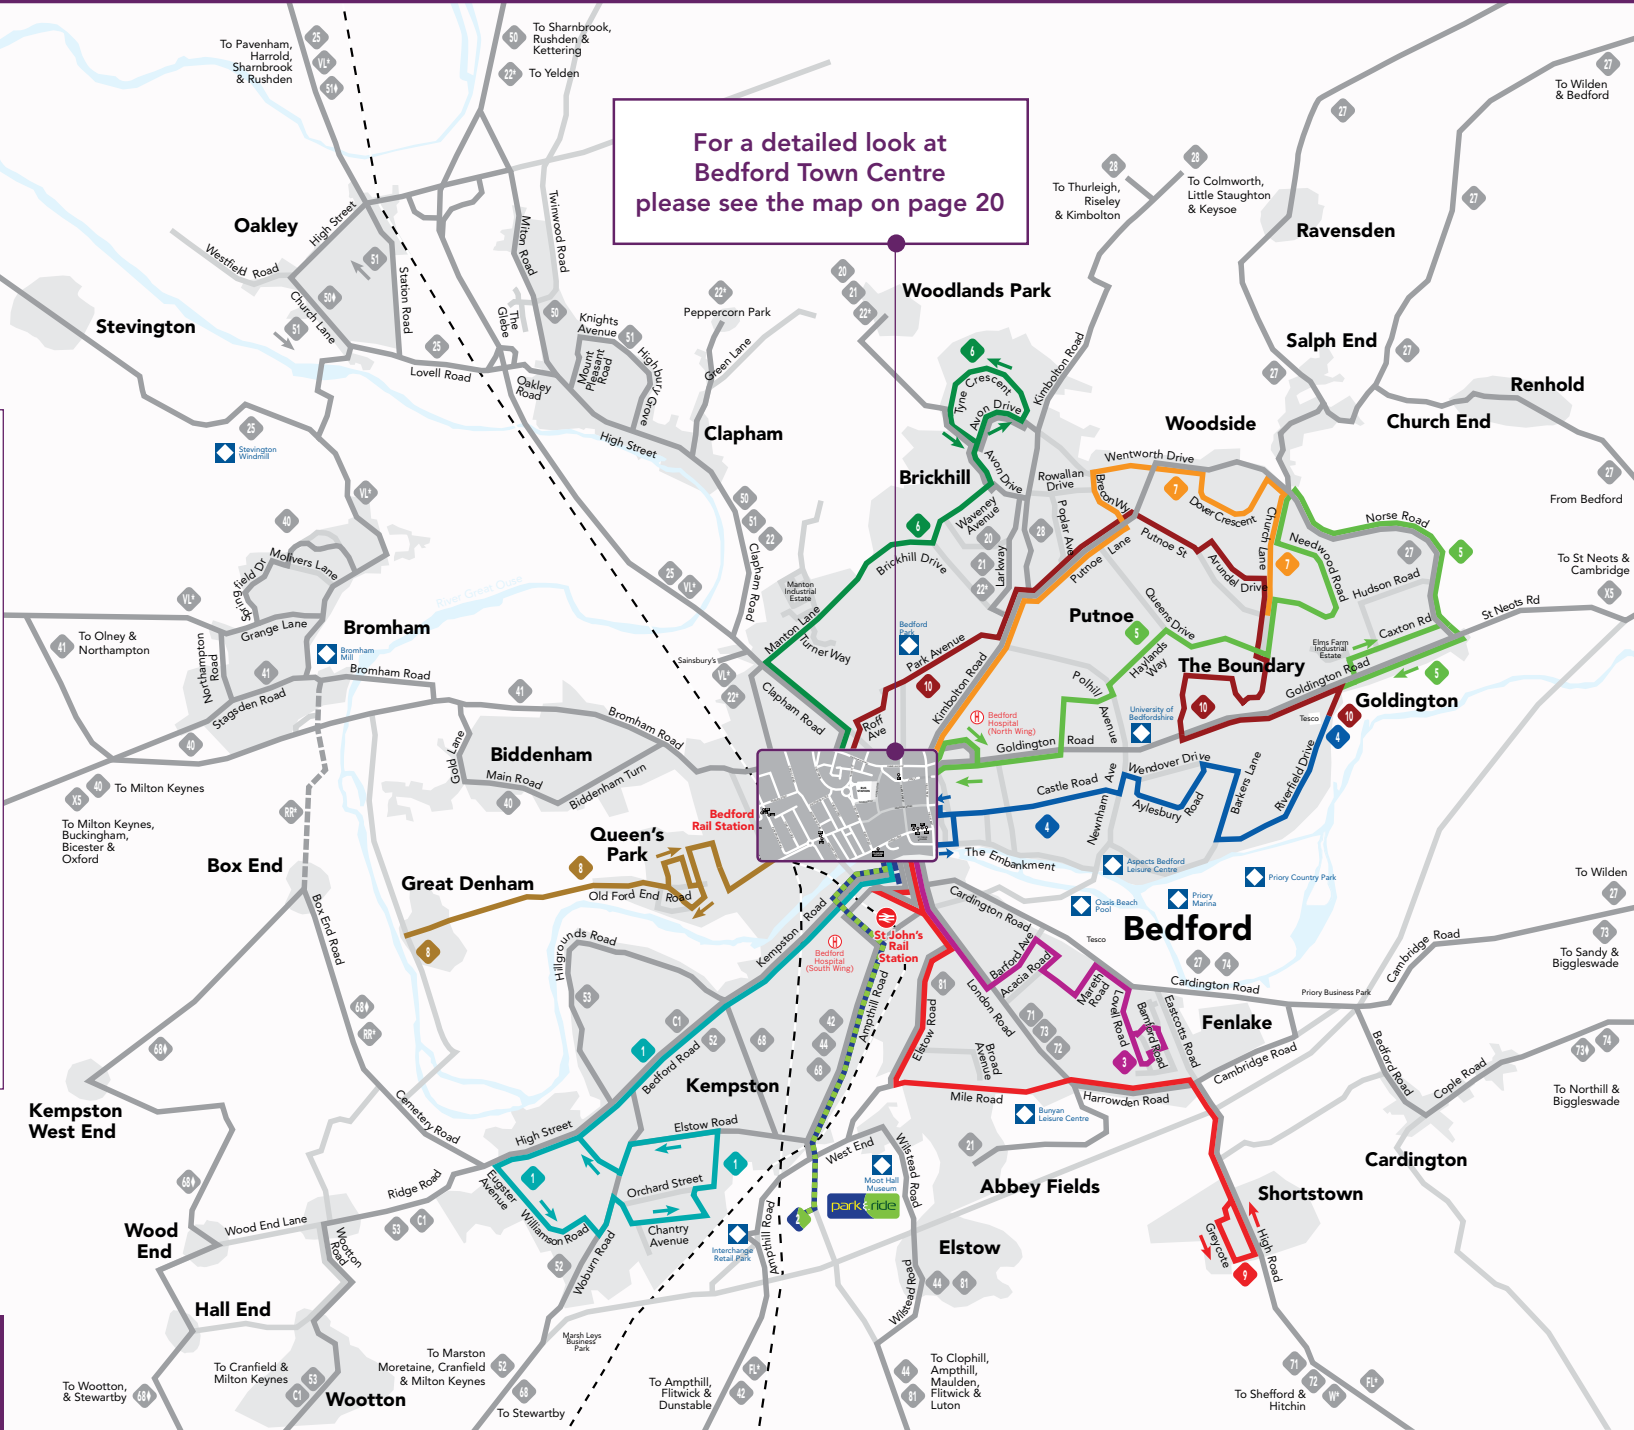

For a detailed look at Bedford Town Centre please see the map on page 20

Key

Route	Service & Direction
	Stagecoach service 1 (Town Centre - Bedford Hospital - Bedford Road - Kempston)
	Park & Ride service 2 (Town Centre - Bedford Hospital - Elstow Park & Ride)
	Stagecoach service 3 (Town Centre - Fenlake)
	Stagecoach service 4 (Town Centre - Wendover Drive - Goldington Tesco)
	Stagecoach service 5 (Town Centre - Needwood Road - Elms Farm)
	Stagecoach service 6 (Town Centre - Brickhill)
	Stagecoach service 7 (Town Centre - Woodside)
	Stagecoach service 8 (Town Centre - Queens Park - Great Denham)
	Stagecoach service 9 (Town Centre - Elstow Road - Mile Road - Harrowden Road - Shortstown)
	Stagecoach service 10 (Town Centre - Putnoe - Goldington Tesco)
	Other bus routes
	Other roads not served by bus routes
	Runs Sundays, Bank Holidays and/or Evenings only
	Runs certain days only

Bedford Town Area Map