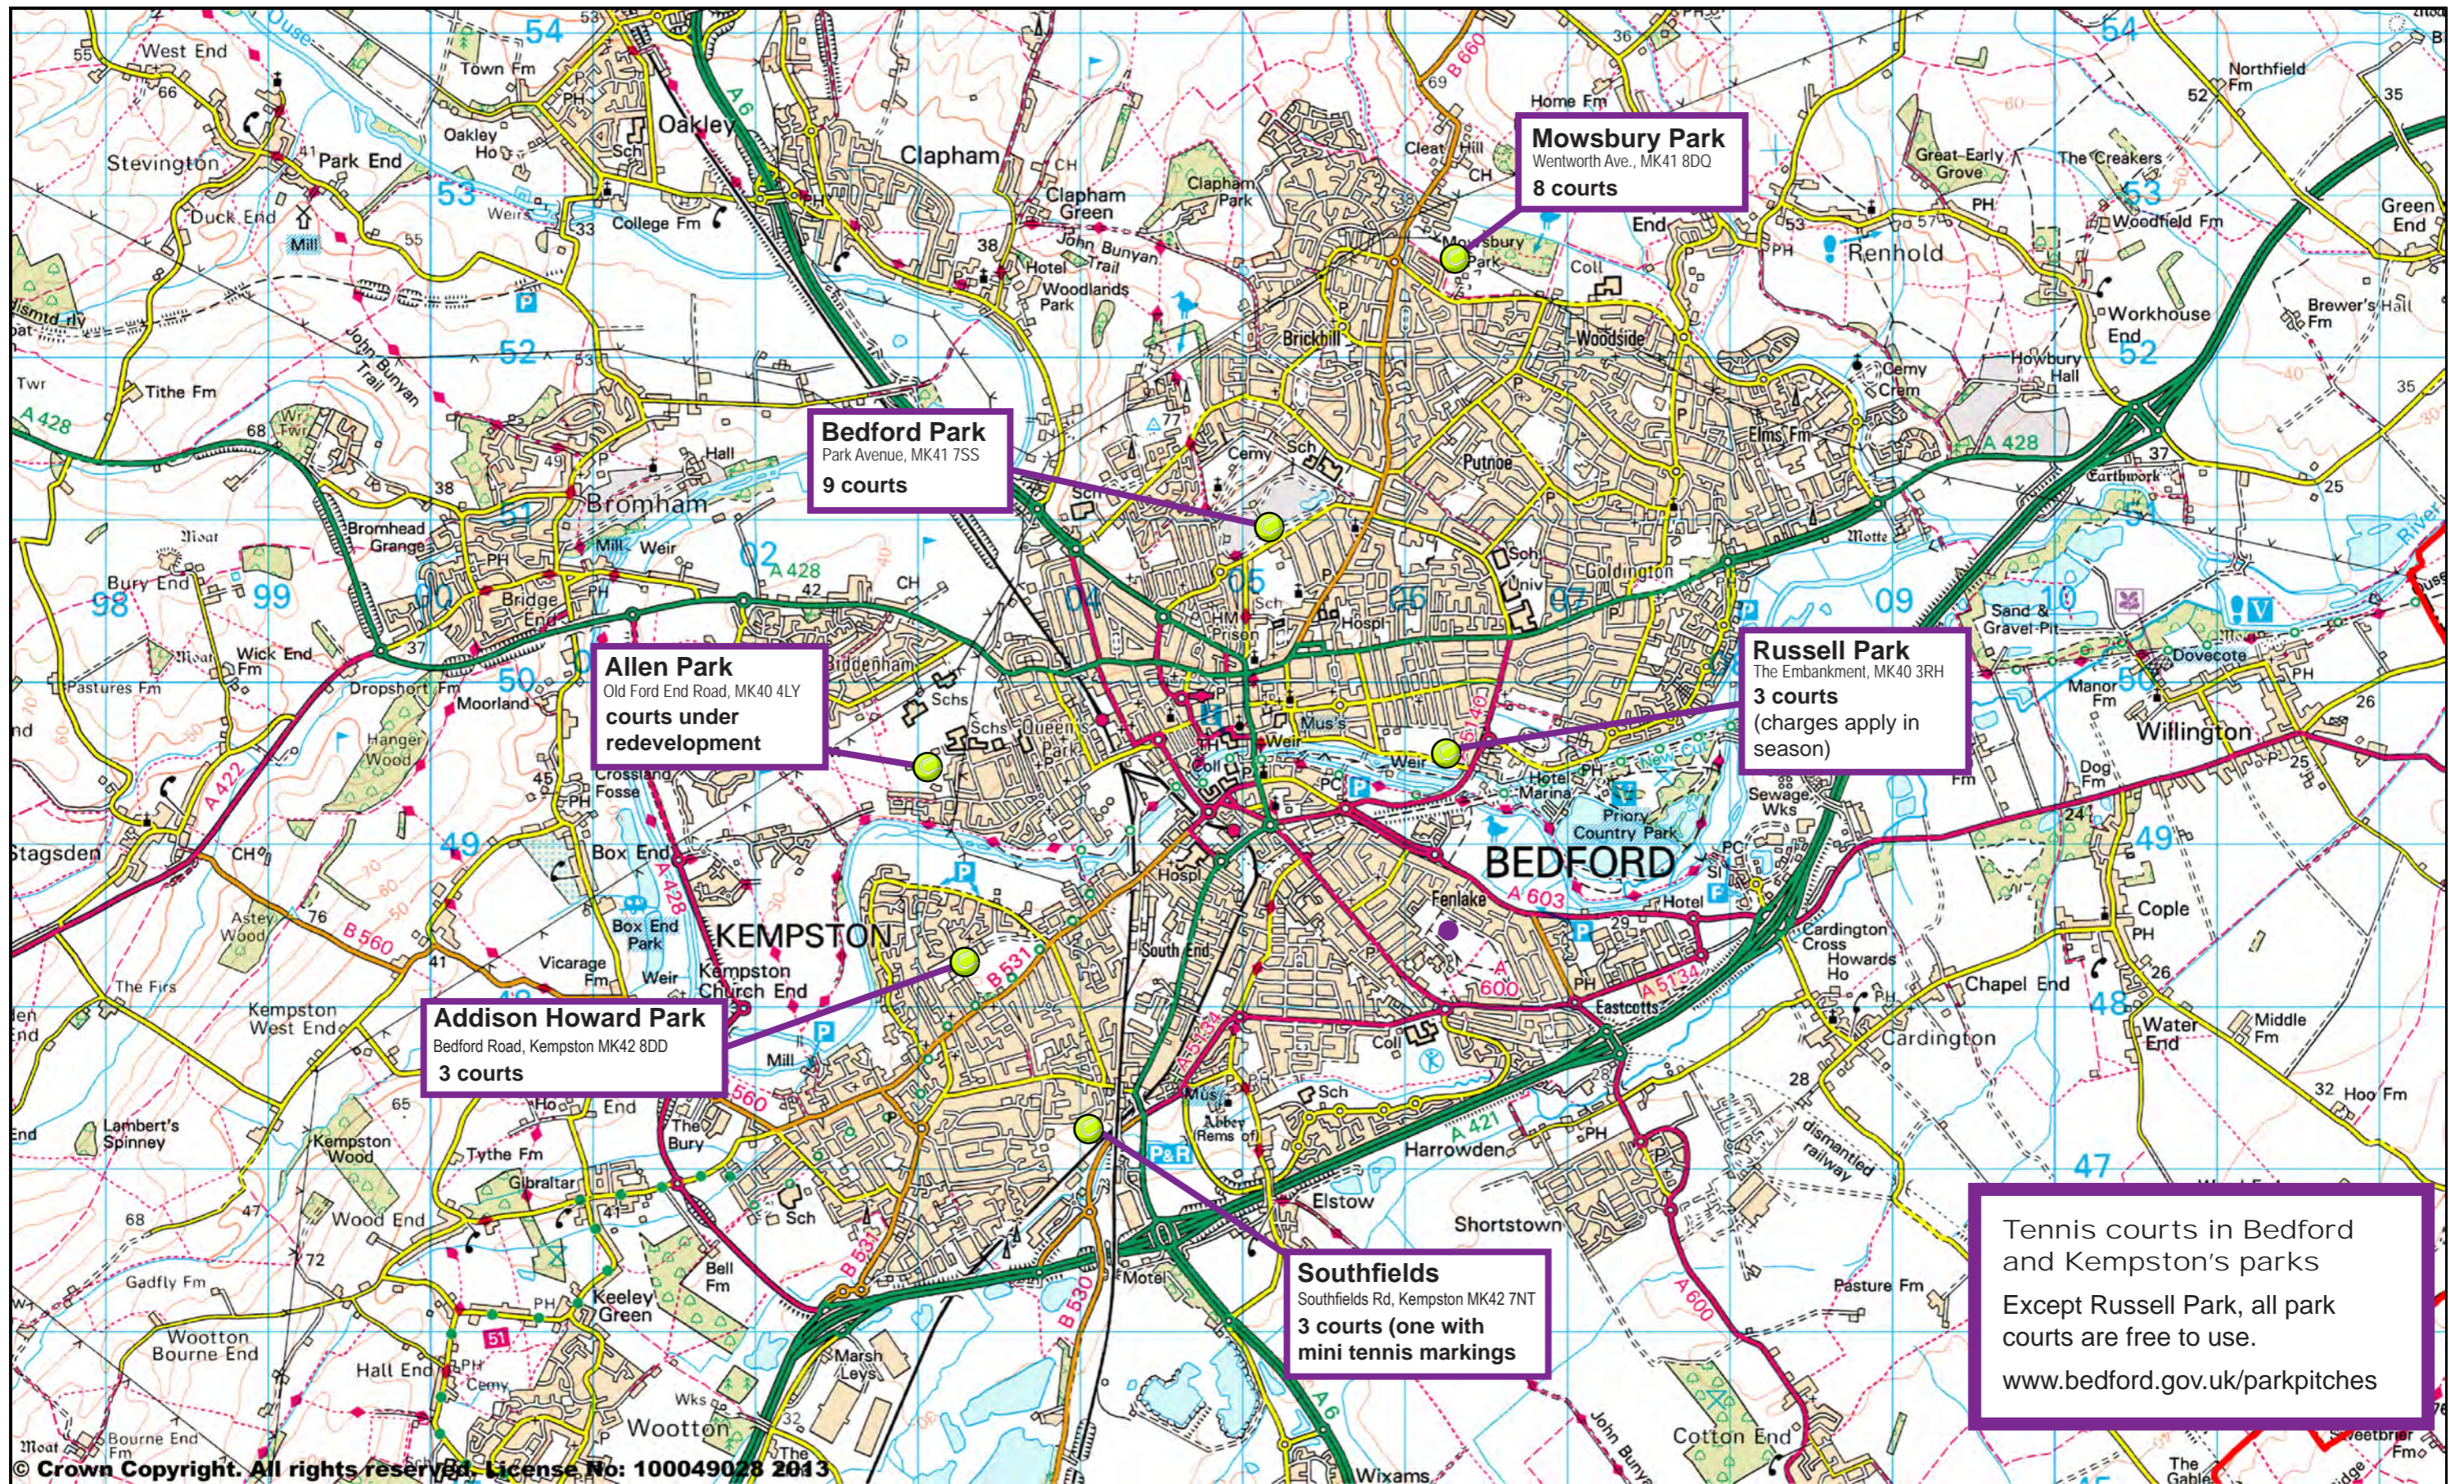

Park tennis courts in Bedford and Kempston

Notes:-

This map is produced by Bedford Borough Council. Crown copyright and database rights 2013 Ordnance Survey 100049028.

Scale 1:38111