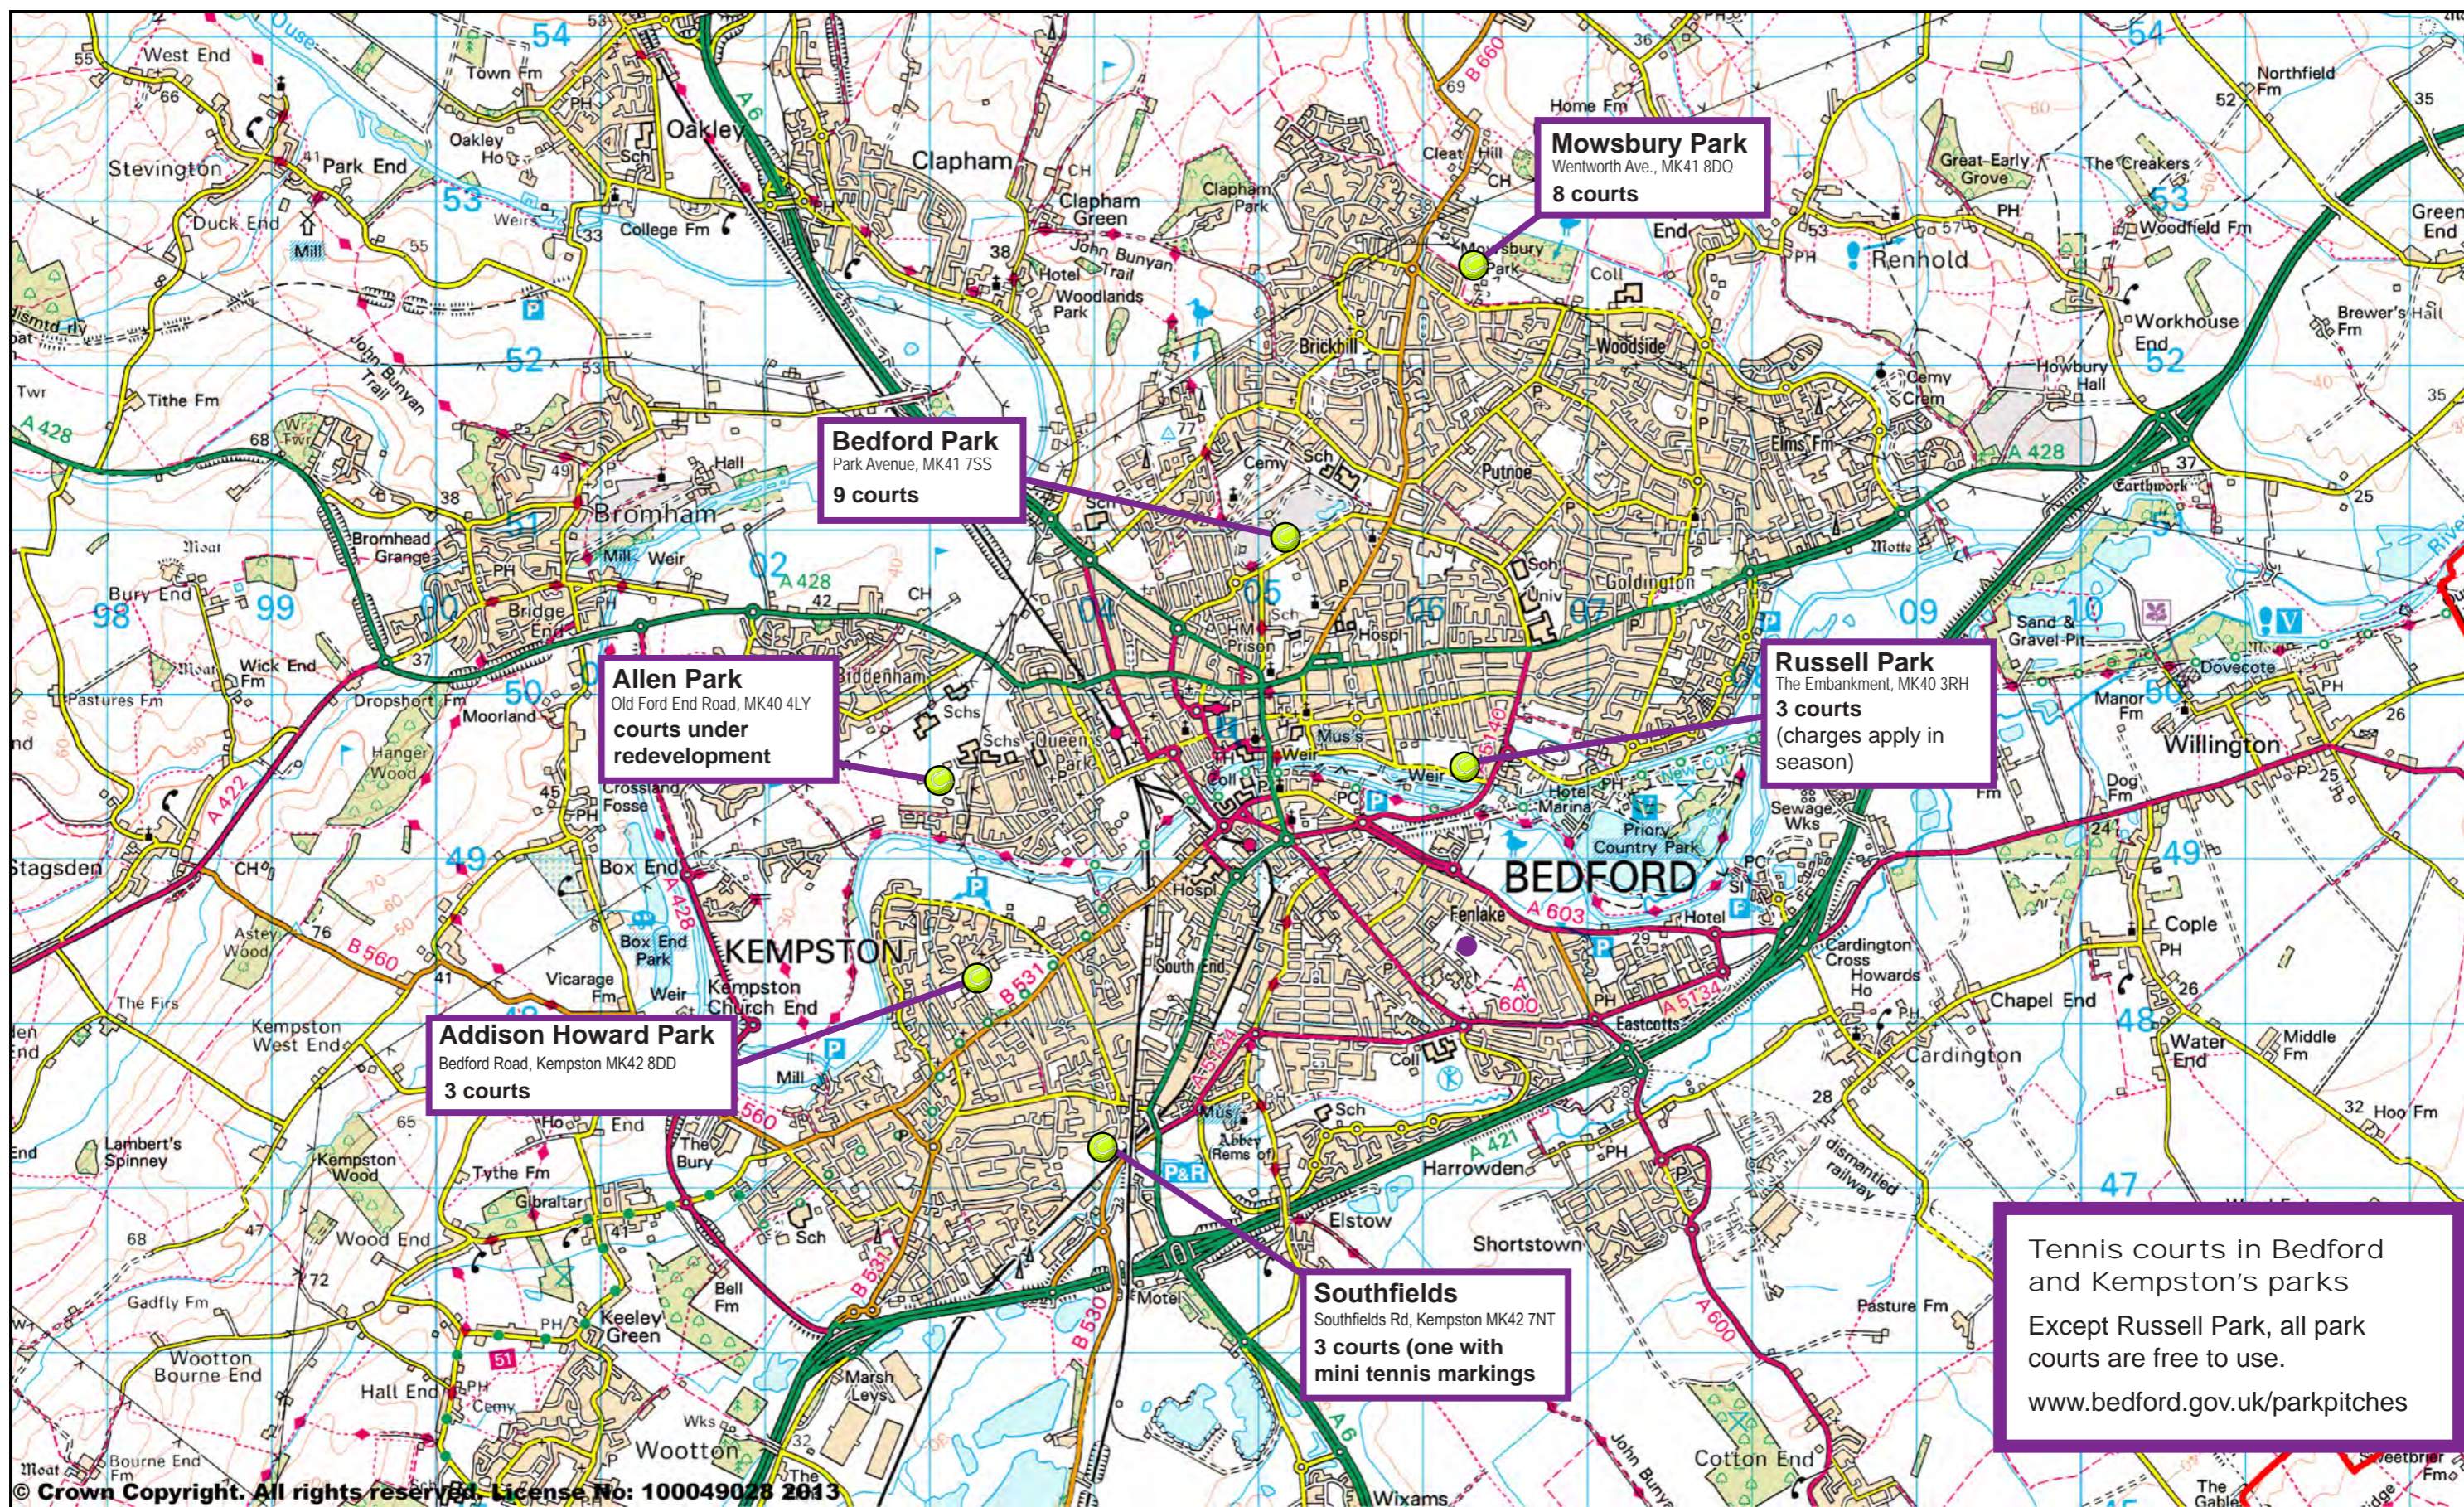

Park tennis courts in Bedford and Kempston

Notes:-

This map is produced by Bedford Borough Council. Crown copyright and database rights 2013 Ordnance Survey 100049028.

Scale 1:38111

13/04/2013 12:43:54